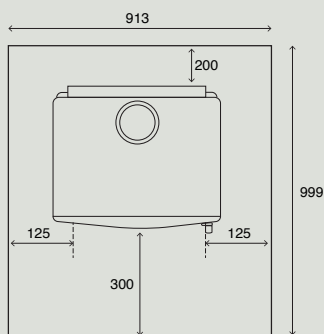

Monte BASE Clearances

Rear:	200mm
Side:	450mm
Corner:	280mm

Monte LEG Clearances

Rear:	200mm
Side:	435mm
Corner:	245mm

Monte EURO Clearances

Rear:	200mm
Side:	350mm
Corner:	200mm

Standard Floor Protector

Hot Water Connections