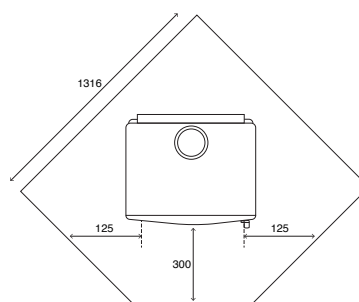

Monte BASE Clearances

Rear:	200mm
Side:	450mm
Corner:	280mm

Monte LEG Clearances

Rear:	200mm
Side:	435mm
Corner:	245mm

Monte EURO Clearances

Rear:	200mm
Side:	350mm
Corner:	200mm

Standard Floor Protector

Hot Water Connections