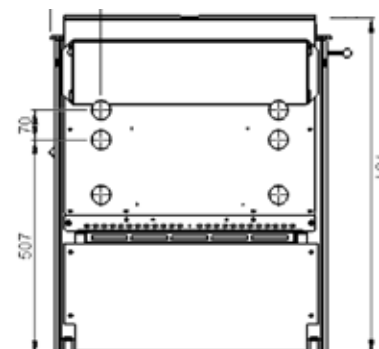

Monte BASE Clearances

Rear:	200mm
Side:	450mm
Corner:	280mm

Monte LEG Clearances

Rear:	200mm
Side:	435mm
Corner:	245mm

Monte EURO Clearances

Rear:	200mm
Side:	350mm
Corner:	200mm

Standard Floor Protector

Hot Water Connections