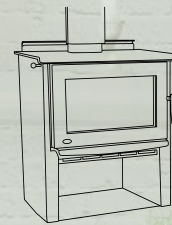

Monte Euro

A merging of styles to give a popular European look with convenient wood store.

Emissions:	0.4grms
Efficiency:	73%
Max Efficiency:	82%
ULE Approved:	✓
Hot Water Ready:	✓

Monte BASE Clearances

Rear:	200mm
Side:	450mm
Corner:	280mm

Monte LEG Clearances

Rear:	200mm
Side:	435mm
Corner:	245mm

Monte EURO Clearances

Rear:	200mm
Side:	350mm
Corner:	200mm

Standard Floor Protector

Hot Water Connections

Find out more about the Yunca Monte ECO