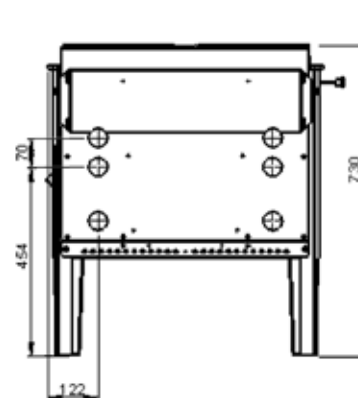

Monte BASE Clearances

Rear:	200mm
Side:	450mm
Corner:	280mm

Monte LEG Clearances

Rear:	200mm
Side:	435mm
Corner:	245mm

Monte EURO Clearances

Rear:	200mm
Side:	350mm
Corner:	200mm

Standard Floor Protector

Hot Water Connections