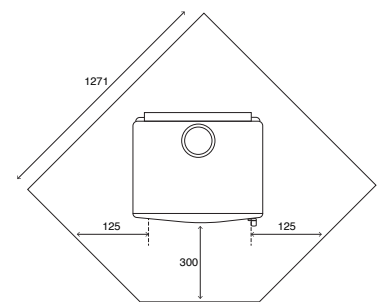

Monte BASE Clearances

Rear:	200mm
Side:	450mm
Corner:	280mm

Monte LEG Clearances

Rear:	200mm
Side:	435mm
Corner:	245mm

Monte EURO Clearances

Rear:	200mm
Side:	350mm
Corner:	200mm

Standard Floor Protector

Hot Water Connections