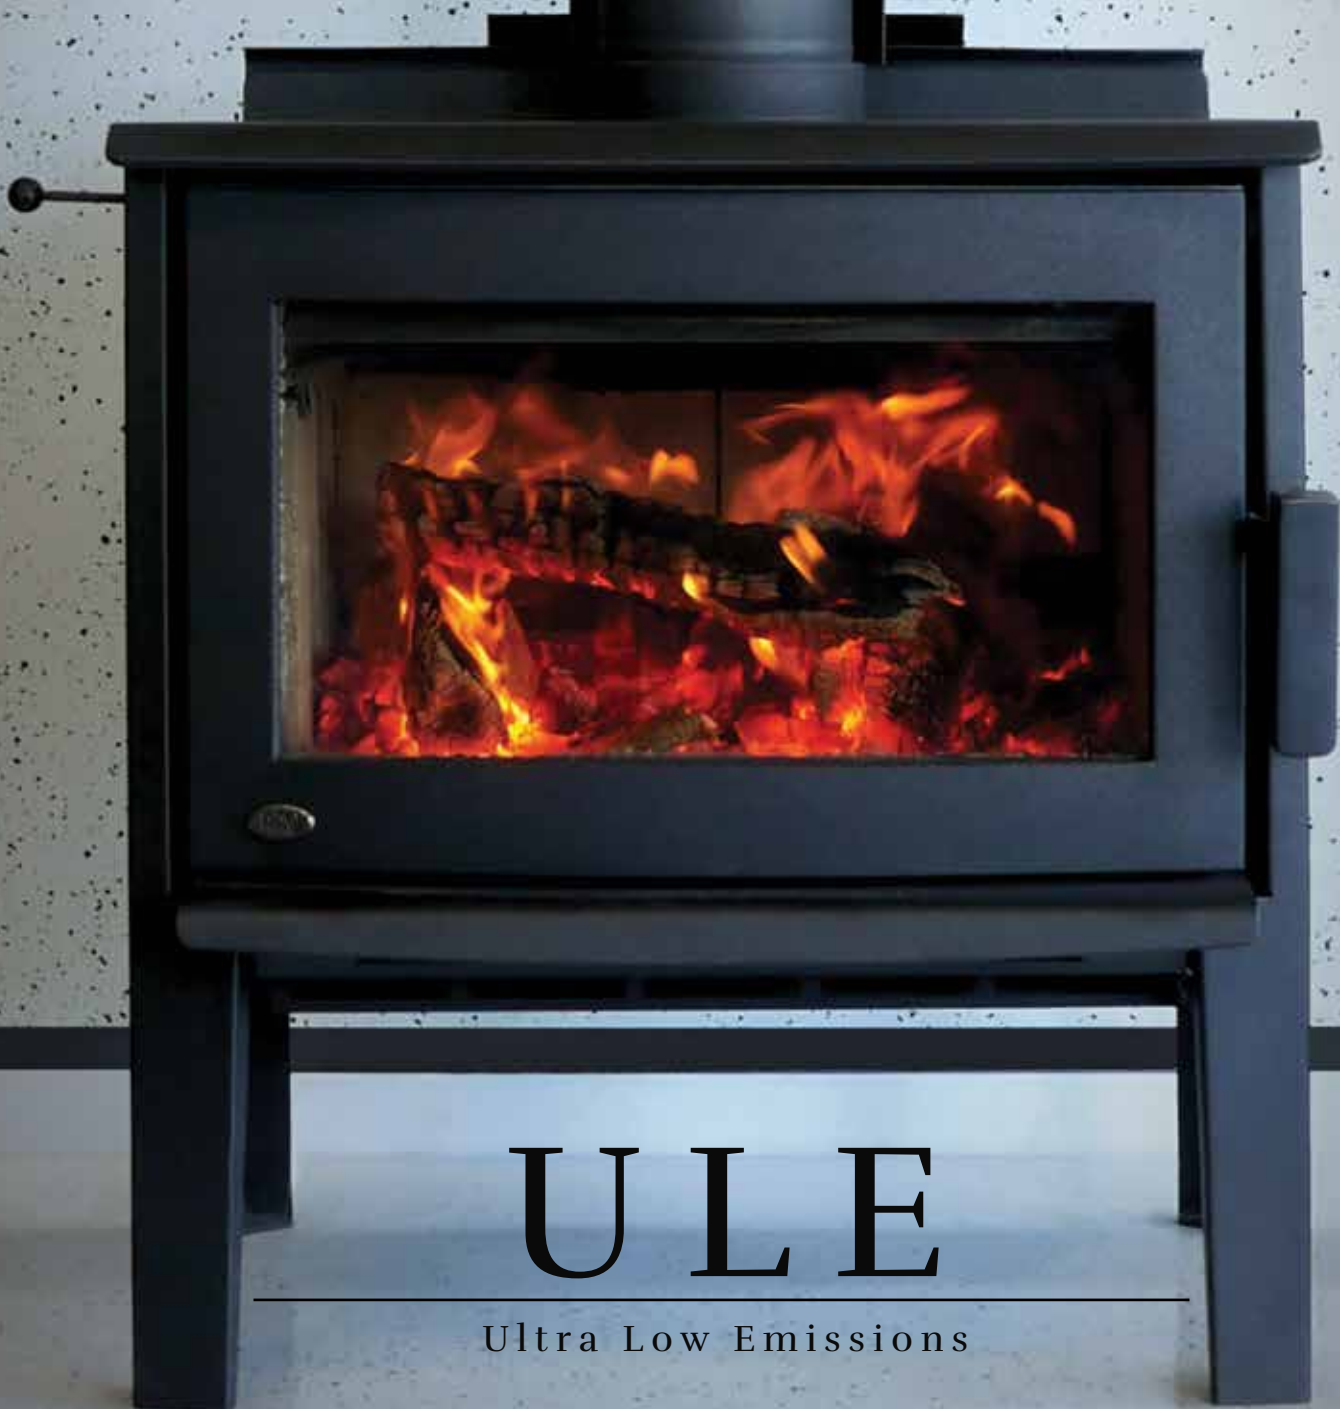

YUNCA[®]

ENGINEERING A RENEWABLE FUTURE

ULE

Ultra Low Emissions

Monte Euro

A merging of styles to give a popular European look with convenient wood store.

Emissions:	0.4grms
Efficiency:	73%
Max Efficiency:	82%
ULE Approved:	✓
Hot Water Ready:	✓

Find out more about the Yunca Monte ECO

Monte Eco

Only the most environmentally friendly wood heaters earn the ULE (Ultra Low Emission) certification, which requires wood heaters to produce less than 0.5g of smoke for every 1kg of wood you burn

With an impressive 0.3grms emissions, the Yunca ECO proudly sits as one of Australia's cleanest burning wood heaters, and wears the ULE badge with honour.

Assembled in Australia

- Efficiency up to 82% (average 73%)
- Emissions 0.3grms (ULE Approved)
- Heating capacity of over 200 m2
- Durable 10mm solid cooktop
- Optional two-speed fan
- Optional hot water wet back