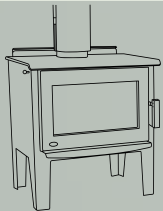

Monte Leg

A traditional styled fire with modern performance features and contemporary slim lines.