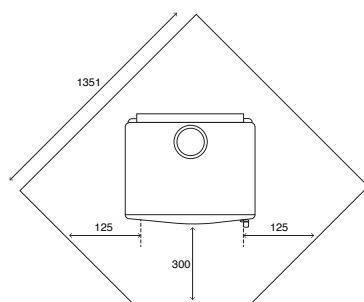

Monte BASE Clearances

Rear:	200mm
Side:	450mm
Corner:	280mm

Monte LEG Clearances

Rear:	200mm
Side:	435mm
Corner:	245mm

Monte EURO Clearances

Rear:	200mm
Side:	350mm
Corner:	200mm

Standard Floor Protector

Hot Water Connections