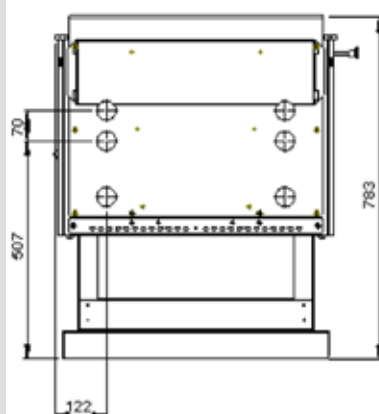

Monte BASE Clearances

Rear:	200mm
Side:	450mm
Corner:	280mm

Monte LEG Clearances

Rear:	200mm
Side:	435mm
Corner:	245mm

Monte EURO Clearances

Rear:	200mm
Side:	350mm
Corner:	200mm

Standard Floor Protector

Hot Water Connections